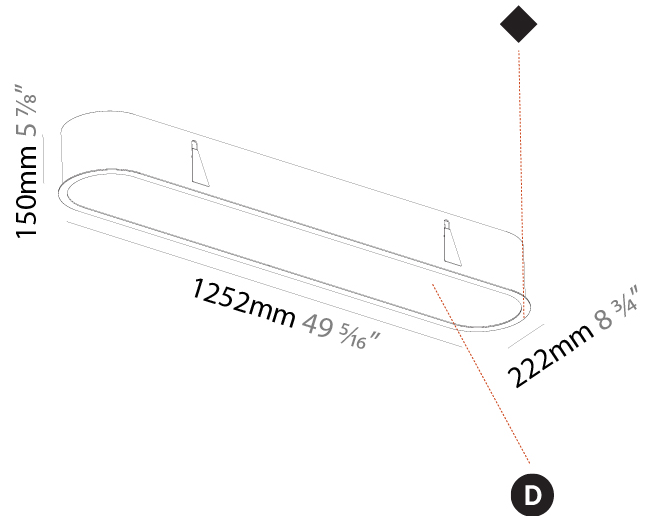

PROJECT
TYPE
SPECIFIER
QUANTITY
DATE

1235mm x 205mm
 48 5/8" x 8 1/16"

10 - 25mm
 3/8" - 1"

160mm
 6 5/16"

SMOOTHLINE RECESSED

A37757-

PROJECT	_____
TYPE	_____
SPECIFIER	_____
QUANTITY	_____
DATE	_____

A