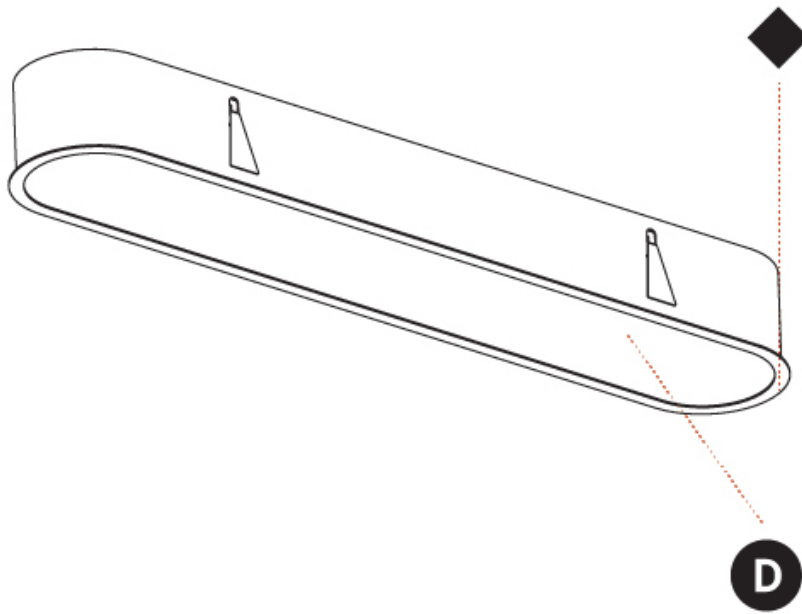

PROJECT
TYPE
SPECIFIER
QUANTITY
DATE

1235mm x 205mm
 48 5/8" x 8 1/16"

10 - 25mm
 3/8" - 1"

160mm
 6 5/16"

SMOOTHLINE RECESSED

A37757-

PROJECT	_____
TYPE	_____
SPECIFIER	_____
QUANTITY	_____
DATE	_____

A