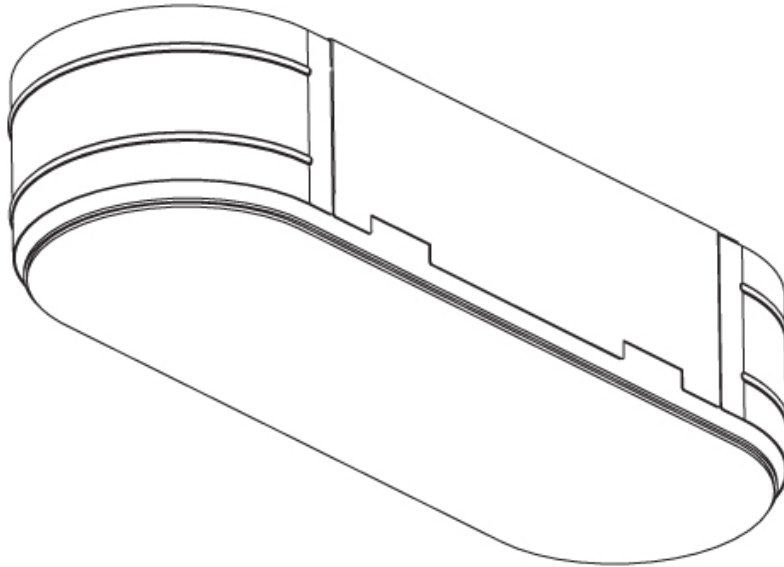

195mm
7 11/16"

SMOOTHLINE TRIMLESS

A37514-

PROJECT

TYPE

SPECIFIER

QUANTITY

DATE